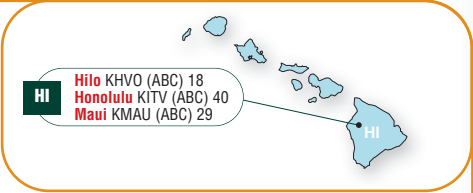

HI
Hilo KHVO (ABC) 18
Honolulu KITV (ABC) 40
Maui KMAU (ABC) 29

WA
Seattle KTWB (WB) 25, KOMO (ABC) 38, KIRO (CBS) 39, KCTS (PBS) 41, KING (NBC) 48
Spokane KXLY (ABC) 13

ID
Boise KVID (PBS) 21, KIVI (ABC) 24, KTVB (NBC) 26, KBCI (CBS) 28
Idaho Falls KISU (PBS) 17

ND
Fargo-Valley City KFME (PBS) 23
Minot-Bismarck-Dickinson KXMB (CBS) 23

OR
Eugene KVAL (CBS) 25
Medford KSYS (PBS) 42
Medford-Klamath Falls-Grants Pass KTVL (CBS) 35
Portland KOPB (PBS) 27, KOIN (CBS) 40, KATU (ABC) 43, KGW (NBC) 46
Portland-Eugene KOAC (PBS) 39

WY
Lander-Riverton KCWC (PBS) 8

SD
Lead-Deadwood KOTA (ABC) 2

CA
Bakersfield KERO (ABC) 10, KBAK (CBS) 33
Fresno KFSN (ABC) 9, KSEE (NBC) 16
Los Angeles KTLA (WB) 31, KNBC (NBC) 36, KABC (ABC) 53, KCET (PBS) 59, KCBS (CBS) 60
Palm Springs KMIR (NBC) 46
Sacramento KOVR (CBS) 25, KCRA (NBC) 35, KXTV (ABC) 61, KVIE (PBS) 53
Sacramento-Stockton KQCA (WB) 46
Salinas-Monterey-Santa Cruz KSBW (NBC) 10
San Diego KSWB (WB) 19, KGTV (ABC) 25, KPBS (PBS) 30, KNSD (NBC) 40, KFMB (CBS) 55
San Francisco KBWB (WB) 19, KGO (ABC) 24, KPIX (CBS) 29, KQED (PBS) 30, KRON (independent) 57
San Jose KNTV (NBC) 12
Yuma/El Centro KYMA (NBC) 41

NE
Hastings-Grand Island-Kearney KHAS (NBC) 21
Lincoln KLKN (ABC) 31
Lincoln-Hastings-Kearney KHNE (PBS) 28
North Platte KNOP (NBC) 22
Omaha KETV (ABC) 20, WOWT (NBC) 22
Scottsbluff KDUH (ABC) 20

KS
Topeka KSNT (NBC) 28, WIBW (CBS) 44
Wichita KSNW (NBC) 45
Wichita-Hutchinson KWCH (CBS) 19, KAKE (ABC) 21, KOOD (PBS) 16, KPTS (PBS) 29

OK
Oklahoma City KOCO (ABC) 7, KFOR (NBC) 27, KOCC (WB) 33, KETA (PBS) 32, KSBI (independent) 51
Tulsa KJRH (NBC) 56

NV
Las Vegas KLAS (CBS) 7, KLVX (PBS) 11, KTNV (ABC) 12
Reno KTVN (CBS) 13, KNPB (PBS) 15, KRNV (NBC) 7

AZ
Phoenix KAET (PBS) 29, KPNX (NBC) 36, KASW (WB) 49, KNXV (ABC) 56