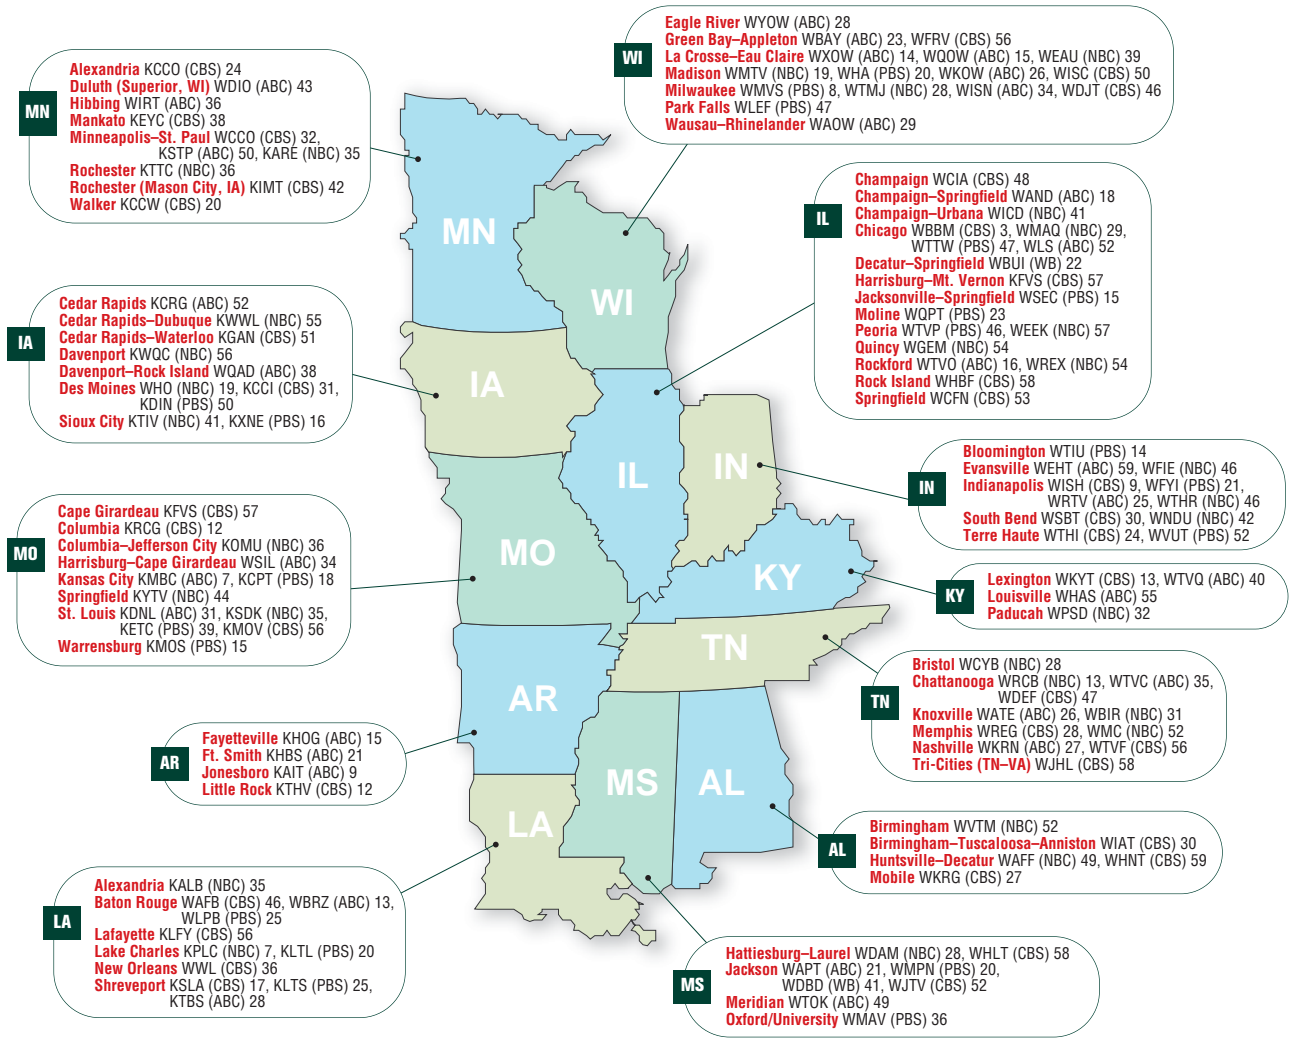

RI

- Providence** WPRI (CBS) 13

CT

- Hartford-New Haven** WTNH (ABC) 10, WFSB (CBS) 33
- Norwich** WEDN (PBS) 45

NJ

- New Brunswick** WNJT (PBS) 43

MD

- Baltimore** WJZ (CBS) 38, WMAR (ABC) 52, WBAL (NBC) 59
- Baltimore-Annapolis** WMPT (PBS) 42

WV

- Bluefield-Beckley-Oak Hill** WVVA (NBC) 46
- Charleston-Huntington** WPBY (PBS) 34
- Clarksburg-Weston** WBOY (NBC) 52

NC

- Charlotte** WTVI (PBS) 11, WCNC (NBC) 22, WBTV (CBS) 23, WSOC (ABC) 34, WWVB (WB) 39
- Greensboro-High Point-Winston-Salem** WXLV (ABC) 29, WFMY (CBS) 51, WXII (NBC) 31
- Raleigh** WRAX (Fox) 49, WTVD (ABC) 52, WRAL (CBS) 53, WNCN (NBC) 55

SC

- Charleston** WCSC (CBS) 47
- Columbia** WOLO (ABC) 8, WLTX (CBS) 17, WRLL (PBS) 32
- Greenville** WSPA (CBS) 53
- Greenville-Spartanburg** WYFF (NBC) 59

GA

- Atlanta** WXIA (NBC) 10, WGCL (CBS) 19, WATL (WB) 25, WSB (ABC) 39, WUPA (UPN) 43
- Augusta** WRDW (CBS) 31
- Columbus** WRBL (CBS) 15, WLTZ (NBC) 35
- Macon** WMAZ (CBS) 4
- Savannah** WSAV (NBC) 3, WTOG (CBS) 15

FL

- Jacksonville** WJWB (WB) 34
- Jacksonville-Brunswick** WJXX (ABC) 10, WTLV (NBC) 13
- Miami** WPLG (ABC) 9, WPBT (PBS) 18, WBZL (WB) 19, WFOR (CBS) 22, WBFS (UPN) 32
- Naples-Fort Myers** WBBH (NBC) 15, WZVN (ABC) 41
- Orlando** WESH (NBC) 11, WKCF (WB) 17, WFTV (ABC) 39, WOPX (PAX) 48, WKMG (CBS) 58
- Panama City** WFSG (PBS) 38
- Pensacola (Mobile, AL)** WSRE (PBS) 31, WPMI (NBC) 47
- Tallahassee** WTWC (NBC) 2
- Tampa-St. Petersburg** WEDU (PBS) 54, WTSP (CBS) 24, WFTS (ABC) 29, WFLA (NBC) 7, WTOG (UPN) 59
- West Palm Beach** WPEC (CBS) 13
- West Palm Beach-Ft. Pierce** WPBF (ABC) 16